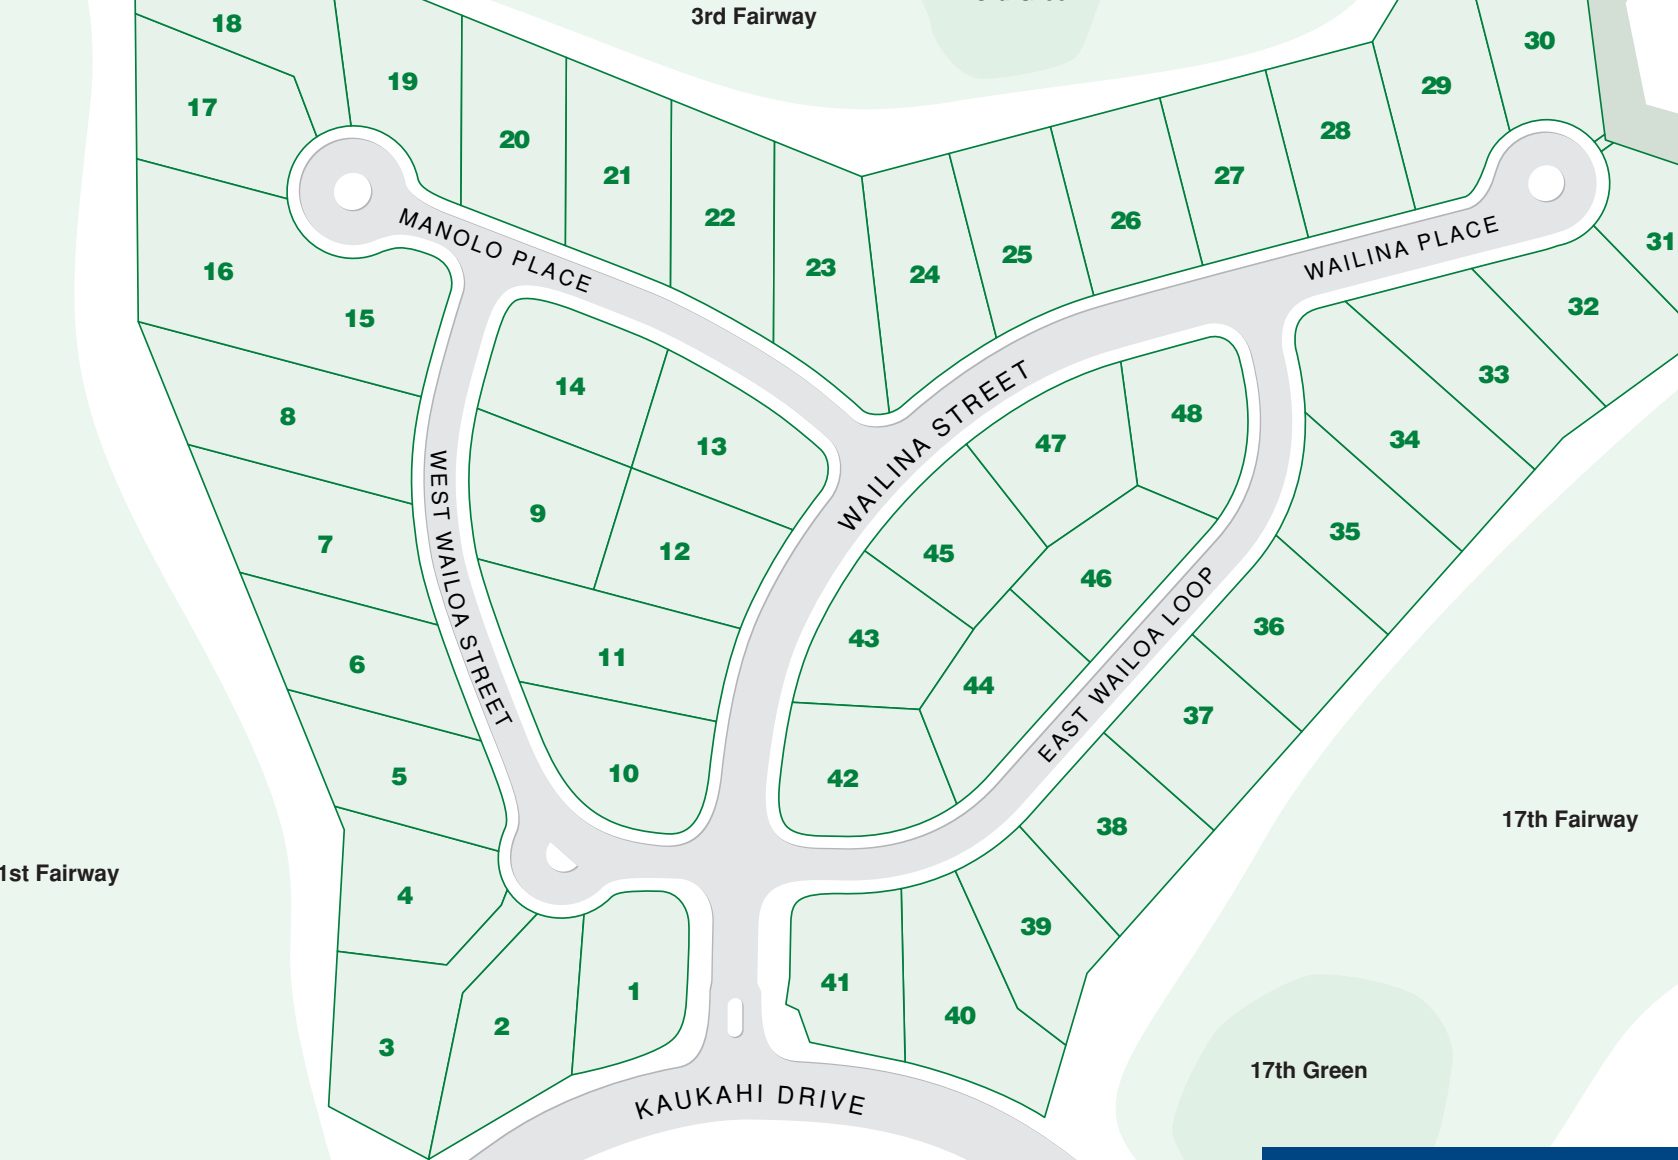

WAILEA GOLF VISTAS

34 acres • 48 Homesites

1st Fairway

1st Tee

4th Tee

3rd Fairway

3rd Green

17th Fairway

17th Green