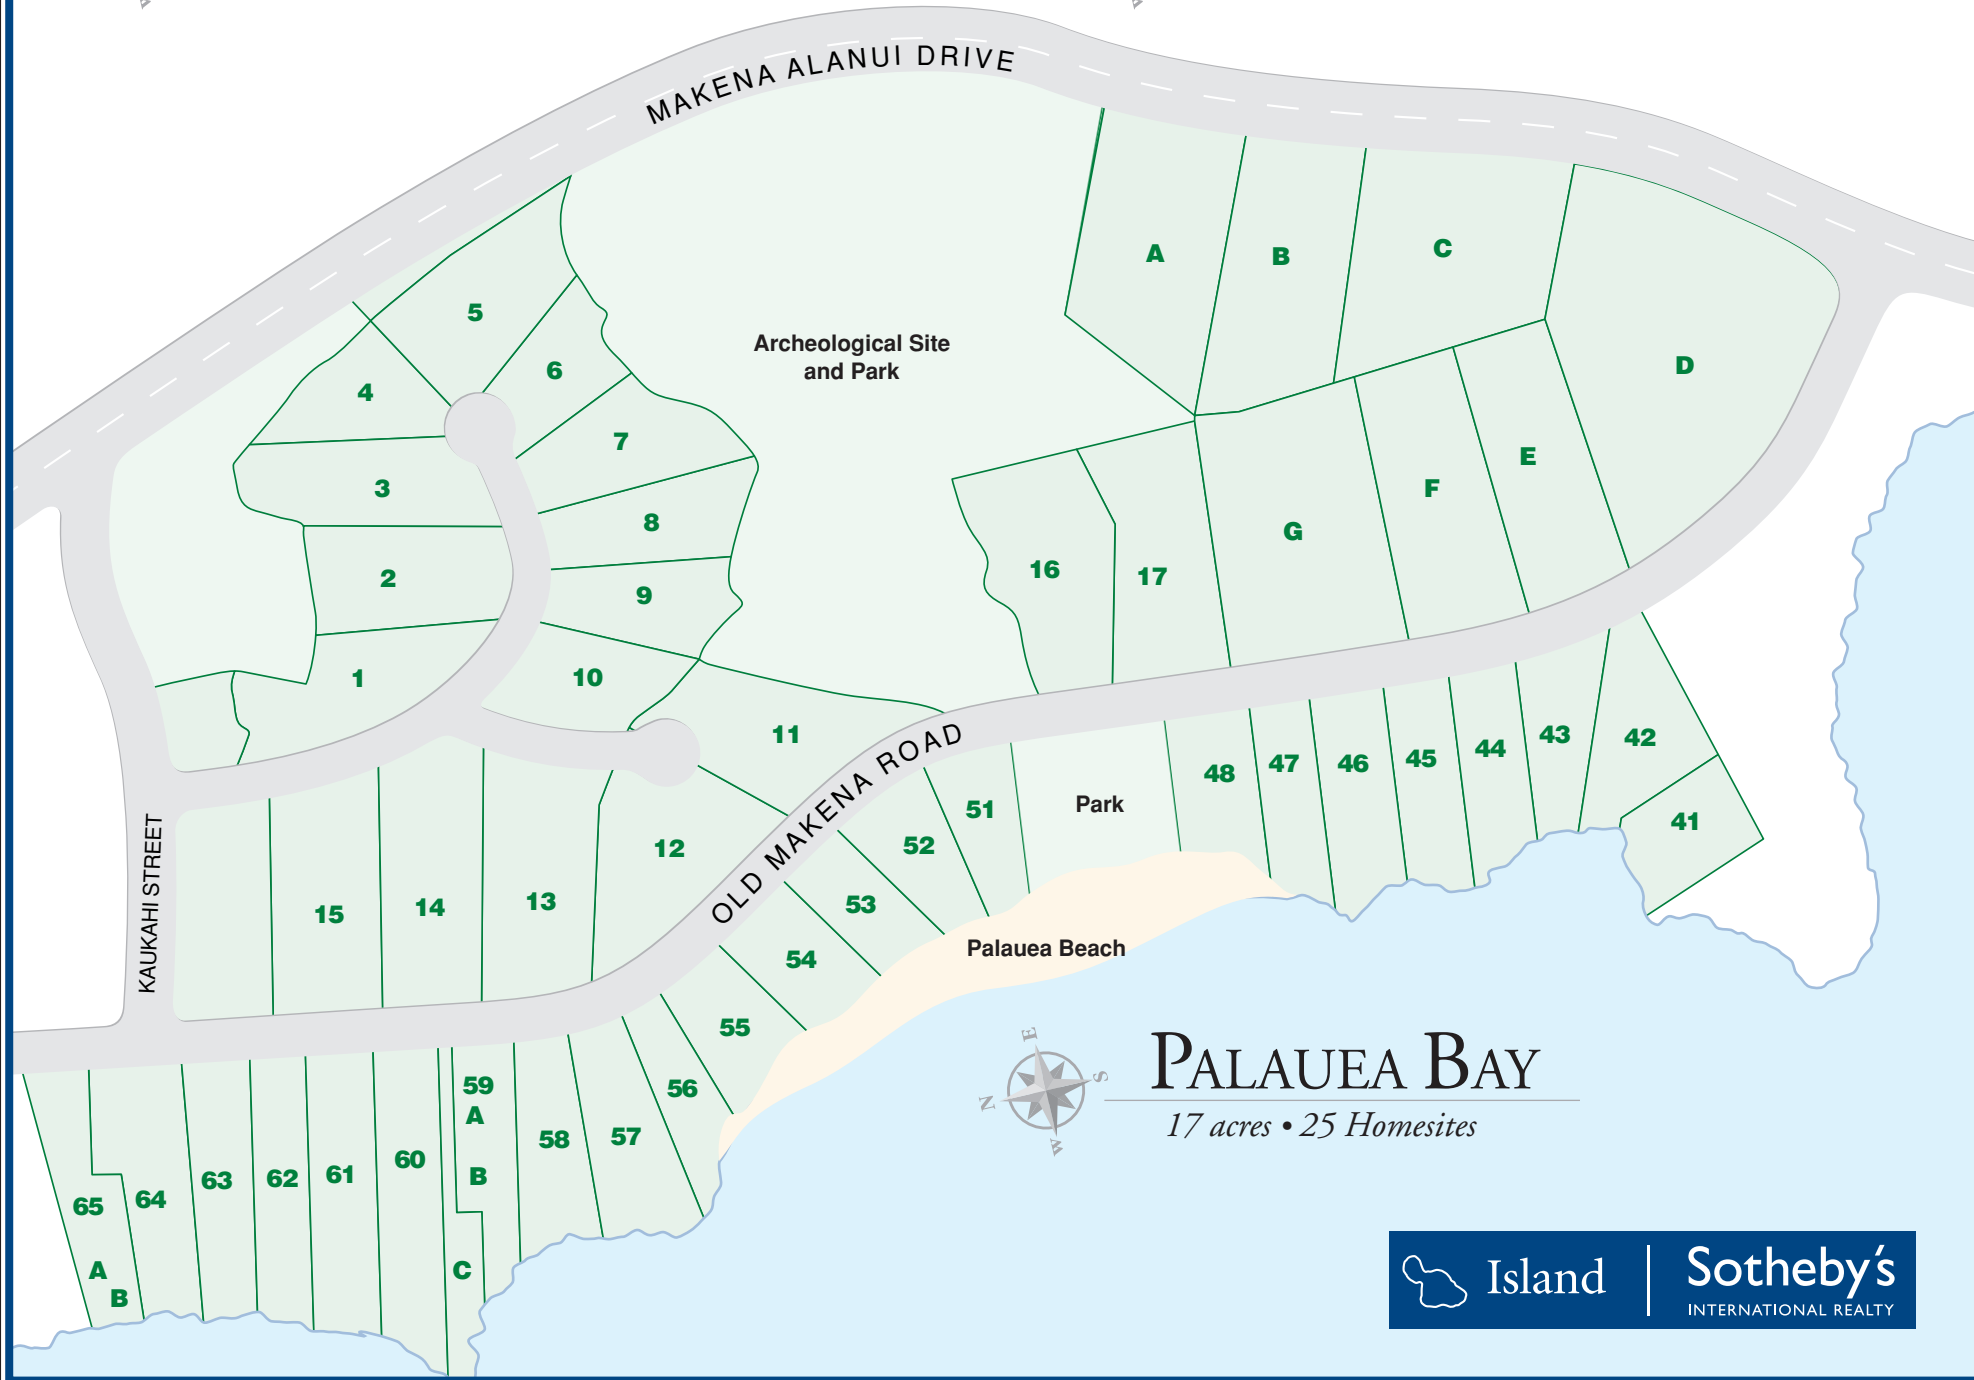

# ONE PALAUEA BAY

20 acres • 17 Homesites • Year of Entry 2002

# KEAUHOU AT MAKENA

23 acres • 7 Homesites • Year of Entry 2001

# PALAUEA BAY

17 acres • 25 Homesites