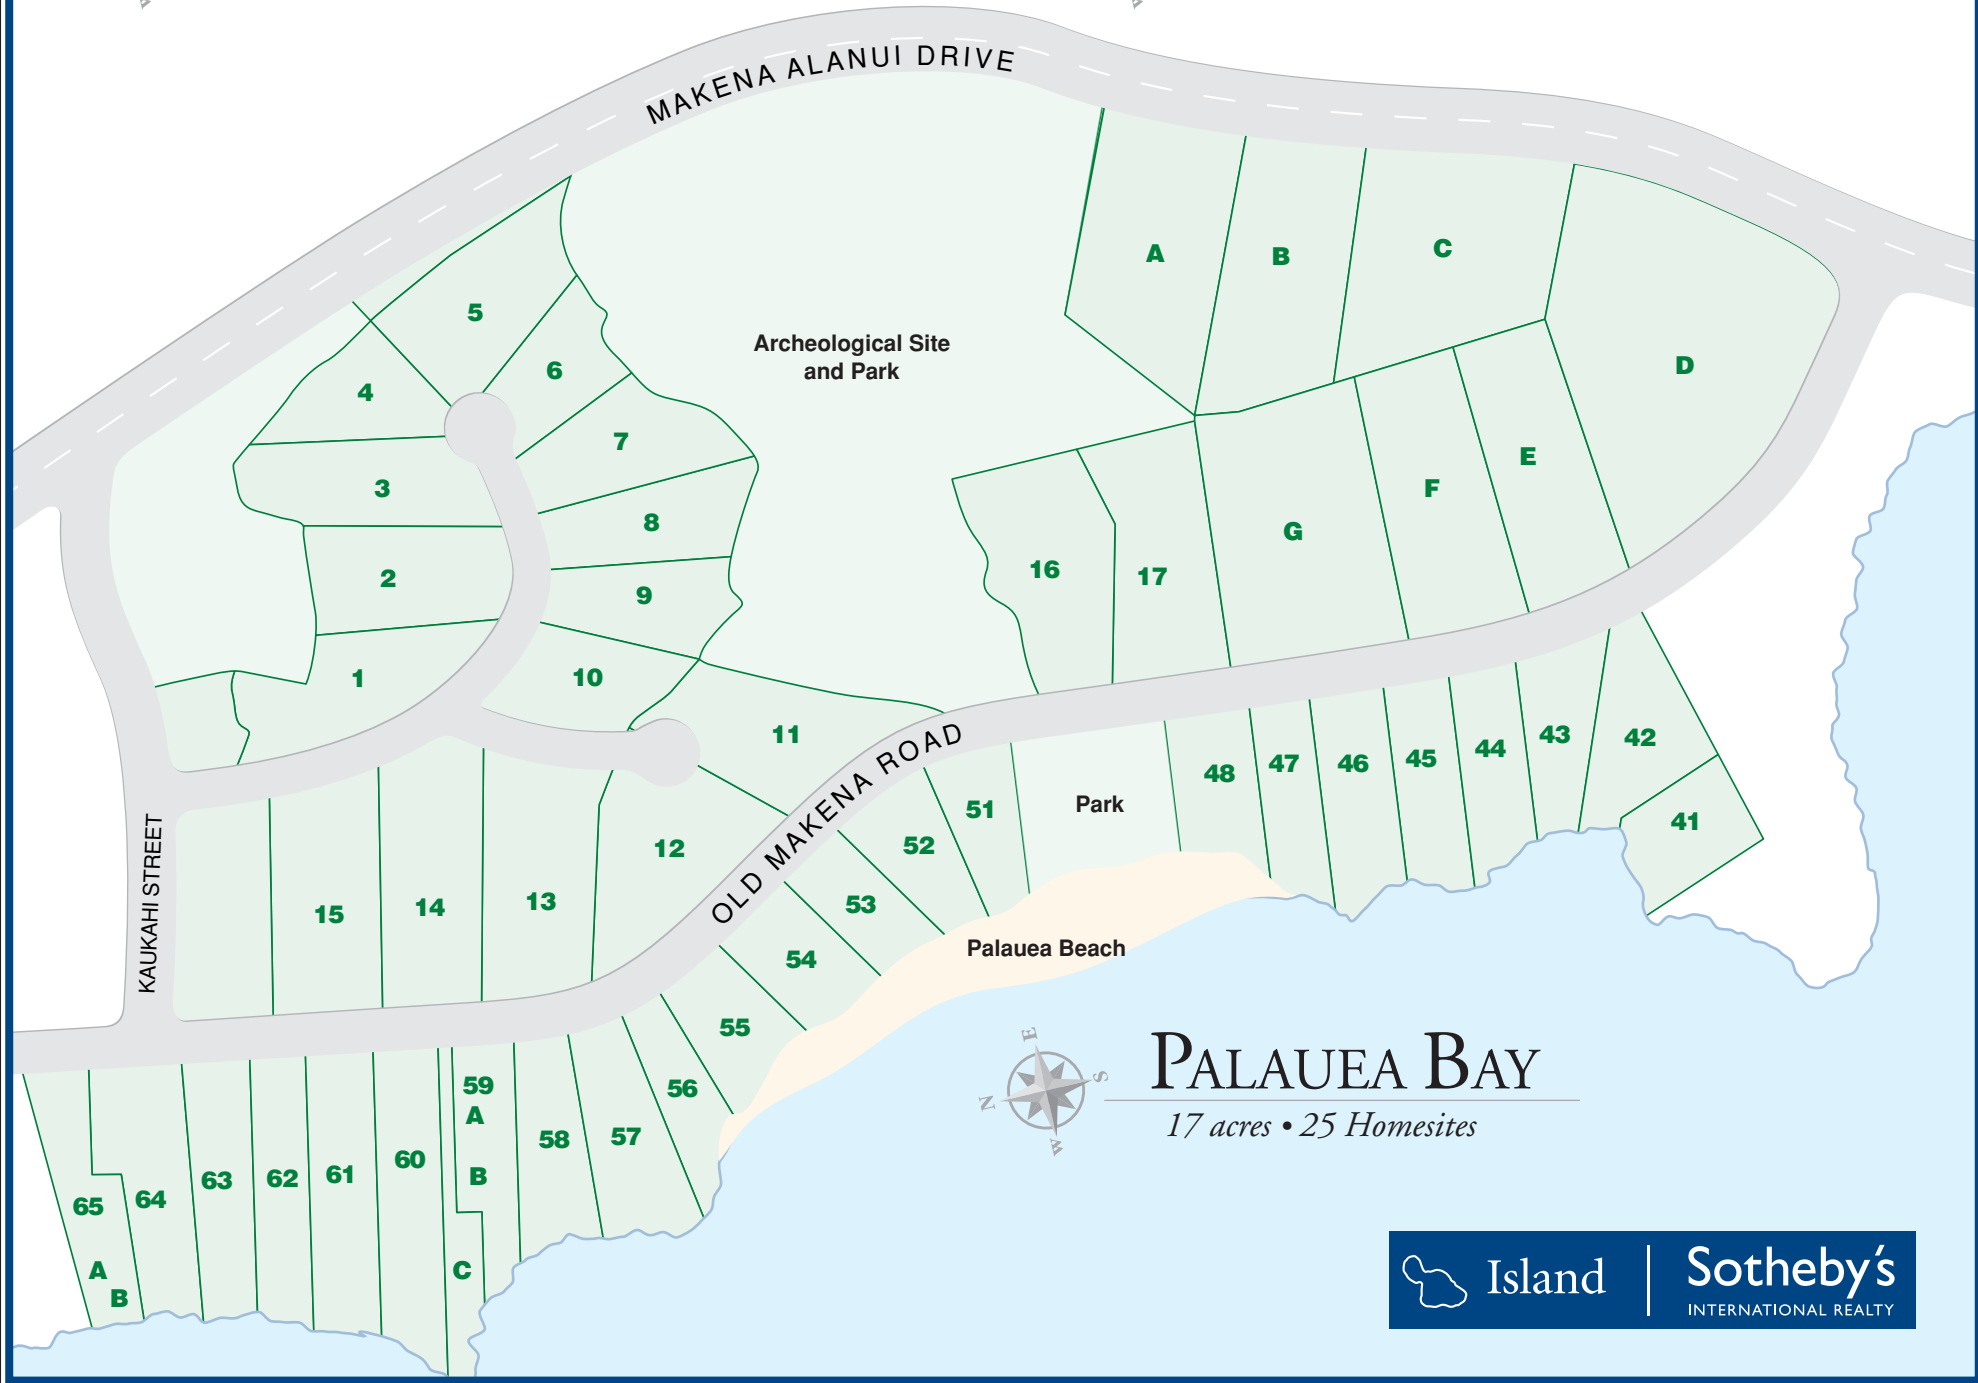

ONE PALAUEA BAY

20 acres • 17 Homesites • Year of Entry 2002

KEAUHOU AT MAKENA

23 acres • 7 Homesites • Year of Entry 2001

PALAUEA BAY

17 acres • 25 Homesites